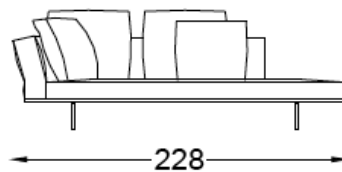

Belair

CASADESÚS
SOFAS

Diseño: J&D.Casadesús

Coleccion **618**

Ref. 618/13

Ref. 618/14

Metraje/Fabric meters

13,5

Cojines/Back Cushions:

2 ud 60x60 cm + 2 ud 50x50 cm