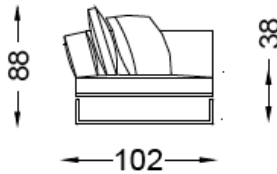

Belair

CASADESÚS
SOFAS

Diseño: J&D.Casadesús

Coleccion **618**

Ref. 618/13

Ref. 618/14

Metraje/Fabric meters

13,5

Cojines/Back Cushions:

2 ud 60x60 cm + 2 ud 50x50 cm