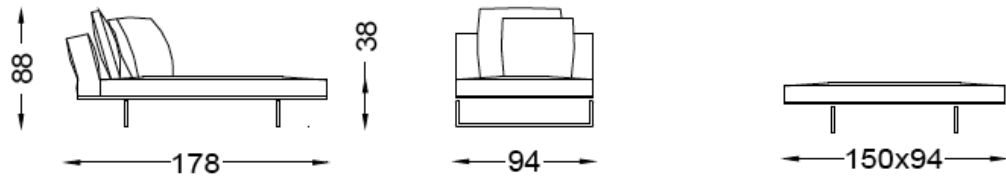

Belair

CASADESÚS
SOFAS

Diseño: J&D.Casadesús

Coleccion **618**

Ref. 618/25

Ref. 618/28

Metraje/Fabric meters

12

6,5

Cojines/Back Cushions:

1ud 60x60 cm + 1 ud 50x50 cm