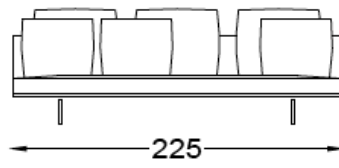

Belair

CASADESÚS
SOFAS

Diseño: J&D.Casadesús

Coleccion **618**

Ref. 618/21

Ref. 618/22

Metraje/Fabric meters

15,5

18

Cojines/Back Cushions:

3 ud 60x60 cm + 3 ud 50x50 cm

4 ud 60x60 cm + 4 ud 50x50 cm