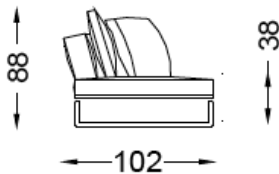

Belair

CASADESÚS
SOFAS

Diseño: J&D.Casadesús

Coleccion **618**

Ref. 618/21

Ref. 618/22

Metraje/Fabric meters

15,5

18

Cojines/Back Cushions:

3 ud 60x60 cm + 3 ud 50x50 cm

4 ud 60x60 cm + 4 ud 50x50 cm