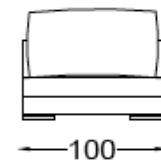

Flavio

CASADESÚS
SOFAS

Diseño: J&D.Casadesús

Coleccion **619**

Ref. 619/21

Ref. 619/22

Metraje/Fabric meters

11,5

12

Cojines/Back Cushions: 1 ud 65x55 cm

1 ud 85x55 cm