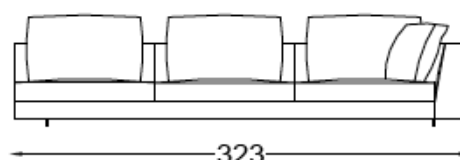

Flavio

CASADESÚS
SOFAS

Diseño: J&D.Casadesús

Coleccion **619**

Ref. 619/11

Ref. 619/12

Metraje/Fabric meters

25

Cojines/Back Cushions: 3 ud 85x55 cm + 1 ud 50x50 cm