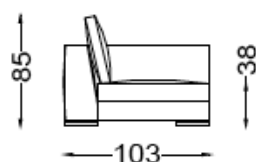

Flavio

CASADESÚS
SOFAS

Diseño: J&D.Casadesús

Coleccion **618**

Ref. 619/13

Ref. 619/14

Metraje/Fabric meters

14

14,5

Cojines/Back Cushions: 2 ud 65x55 cm

2 ud 85x55 cm