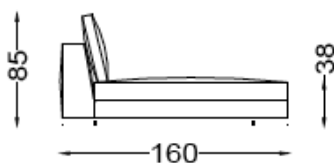

Flavio

CASADESÚS
SOFAS

Diseño: J&D.Casadesús

Coleccion **619**

Ref. 619/21

Ref. 619/22

Metraje/Fabric meters

11,5

12

Cojines/Back Cushions: 1 ud 65x55 cm

1 ud 85x55 cm