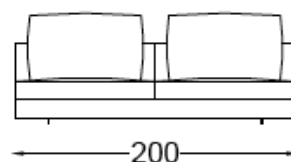

Flavio

CASADESÚS
SOFAS

Diseño: J&D.Casadesús

Coleccion **618**

Ref. 619/13

Ref. 619/14

Metraje/Fabric meters

14

14,5

Cojines/Back Cushions: 2 ud 65x55 cm

2 ud 85x55 cm