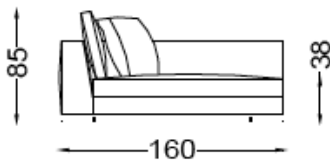

Flavio

CASADESÚS
SOFAS

Diseño: J&D.Casadesús

Coleccion **619**

Ref. 619/19

Ref. 619/20

Metraje/Fabric meters

15

Cojines/Back Cushions: 1 ud 85x55 cm + 1 ud 50x50 cm