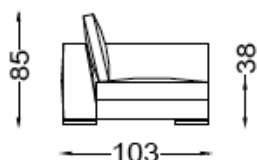

Flavio

CASADESÚS
SOFAS

Diseño: J&D.Casadesús

Coleccion **619**

Ref. 619/11

Ref. 619/12

Metraje/Fabric meters

25

Cojines/Back Cushions: 3 ud 85x55 cm + 1 ud 50x50 cm