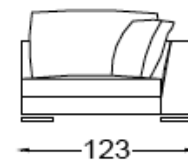

Flavio

CASADESÚS
SOFAS

Diseño: J&D.Casadesús

Coleccion **619**

Ref. 619/19

Ref. 619/20

Metraje/Fabric meters

15

Cojines/Back Cushions: 1 ud 85x55 cm + 1 ud 50x50 cm